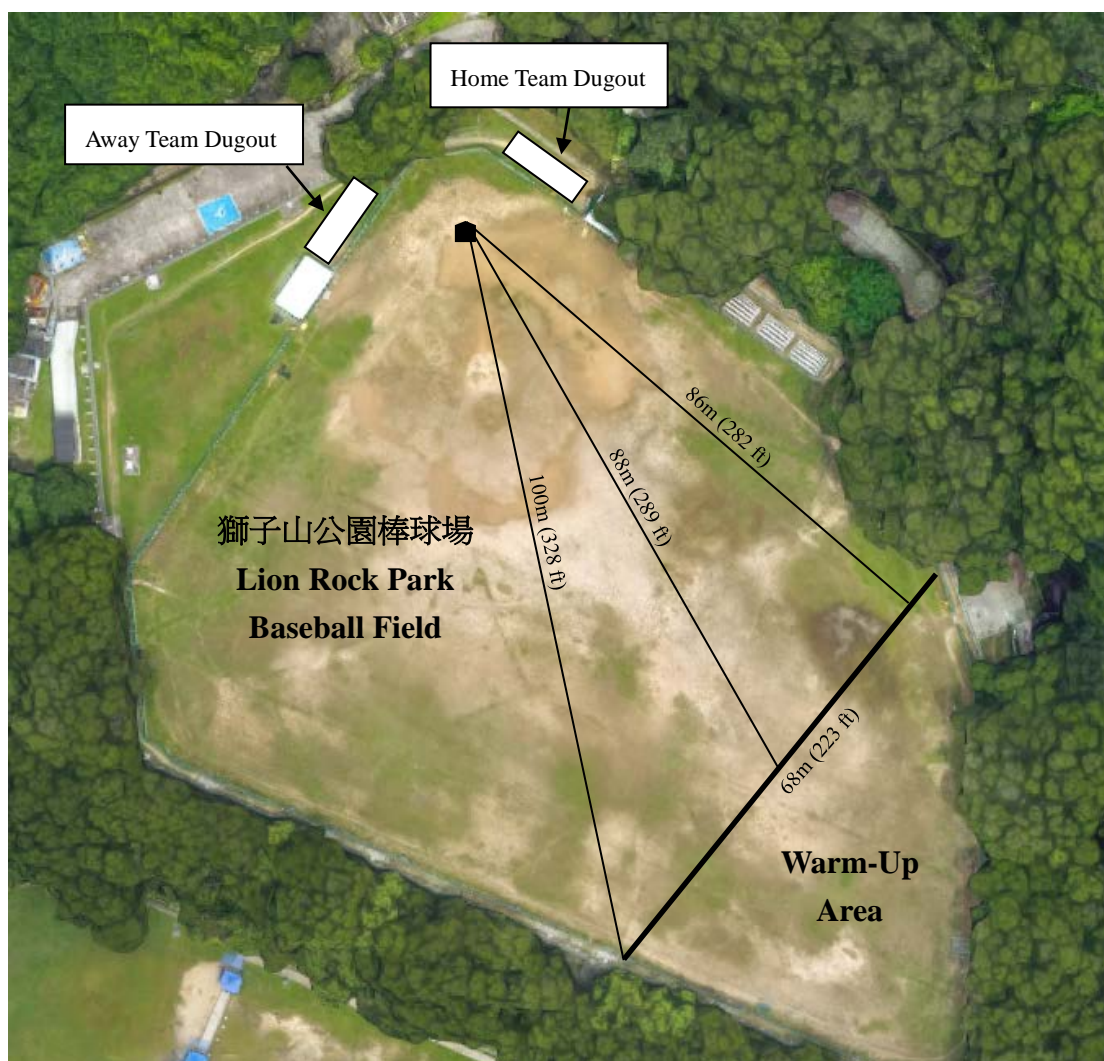

**TOTO WBSC Hong Kong International Baseball Open 2015**  
4-7 December 2015

**Lion Rock Park Baseball Field Ground Rules**

Updated on 2 December 2015

**Remarks: Not Proportional to the actual layout**

### **1 TREES**

There are tree branches which extend into the playing area. Should a fly ball hits these branches over the playing area and

- 1.1 being caught, it is an OUT;
- 1.2 falls onto foul territory, it is a FOUL BALL;
- 1.3 falls onto fair territory, it is a FAIR BALL.

### **2 FLYING FLAG HOMERUN "FENCE"**

There will be a horizontal flying flag that represents the **top** of a homerun fence from the centerfield to the left field foul line.

- 2.1** a batted ball is called a homerun if it is a fly ball that clears the flying flag;
- 2.2** a batted ball that goes through under the flying flag or bounces over the flying flag is called a ground-rule double. The ball is dead.