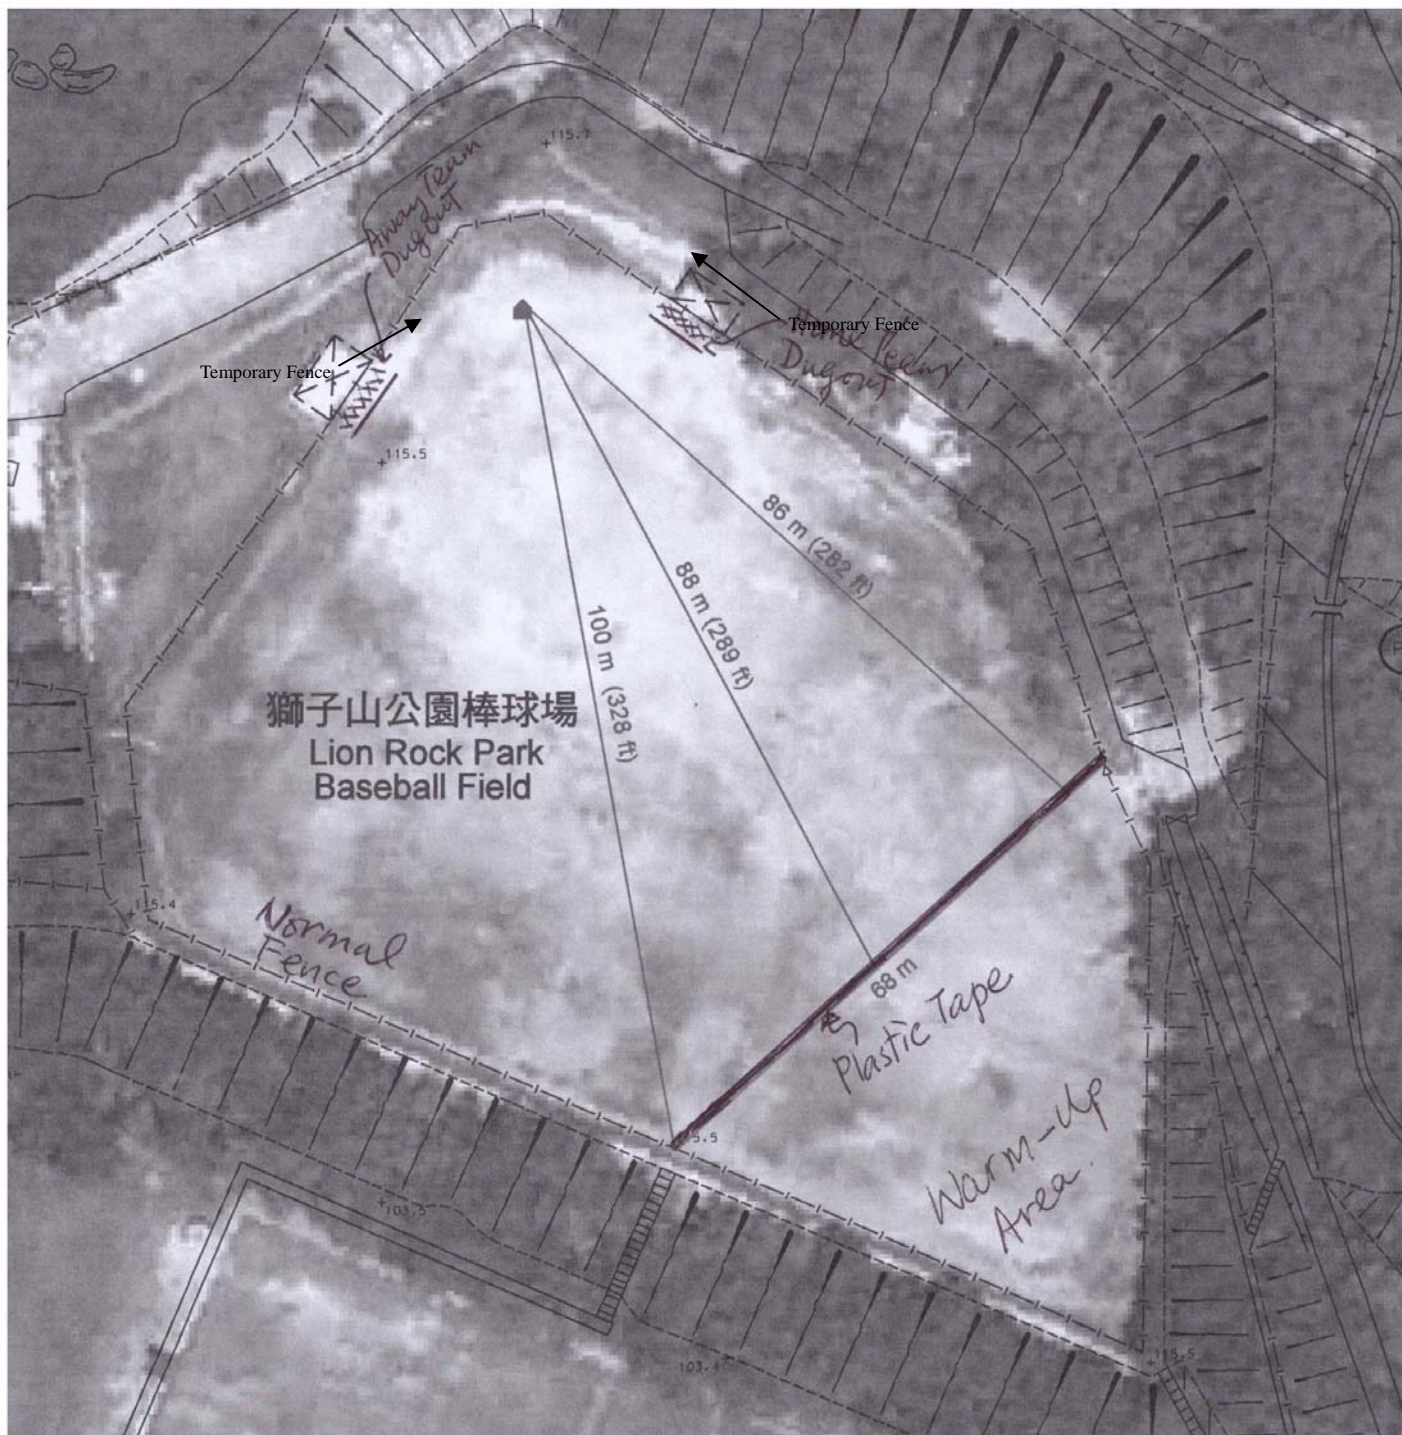

TOTO WBSC Hong Kong International Baseball Open 2014

19-22 December 2014

Lion Rock Park Baseball Field Ground Rules

Updated on 2 December 2014

TOTO WBSC Hong Kong International Baseball Open 2014

19-22 December 2014

Ball is "in play" while:

- 1.3 ball bounces off the temporary fences that defines the dugout and back into the field.

2 TREES

There are tree branches which extend into the playing area. Should a fly ball hits these branches over the playing area and

- 2.1 being caught, it is an OUT;
- 2.2 falls onto foul territory, it is a FOUL BALL;
- 2.3 falls onto fair territory, it is a FAIR BALL.

3 PLASTIC TAPE HOMERUN "FENCE"

There will be a horizontal plastic tape that represents the **top** of a homerun fence from the centerfield to the left field foul line.

- 3.1 a batted ball is called a homerun if it is a fly ball that clears the plastic tape;
- 3.2 a batted ball that goes through under the plastic tape or bounces over the plastic tape is called a ground-rule double. The ball is dead.